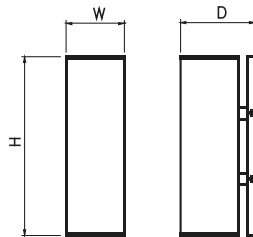

Optical

Shade: Clear Glass

Electrical

120V – 277V
High Power Factor, Low THD

Lamp

Integrate LED Module: Color Temperature Option 3000K or 4000K
LED: High Efficiency, High CRI, Binned and Mixed to Reach Uniform Light

Certification

ETL/cETL Listed, Suitable for Wet Locations

Warranty

5 Years Limited Warranty on Driver and LED

LED Type

Model	Input Voltage	Input Wattage	LED CT	Lumen (TYP)	Finish	Shade	Dimension (H x W X D)	Energy Star
3-5046D-xxxxK-05	120V ~ 277V	34W	3000K or 4000K	3200	Black	Clear Glass	18.1" x 6.0" x 8.2"	---